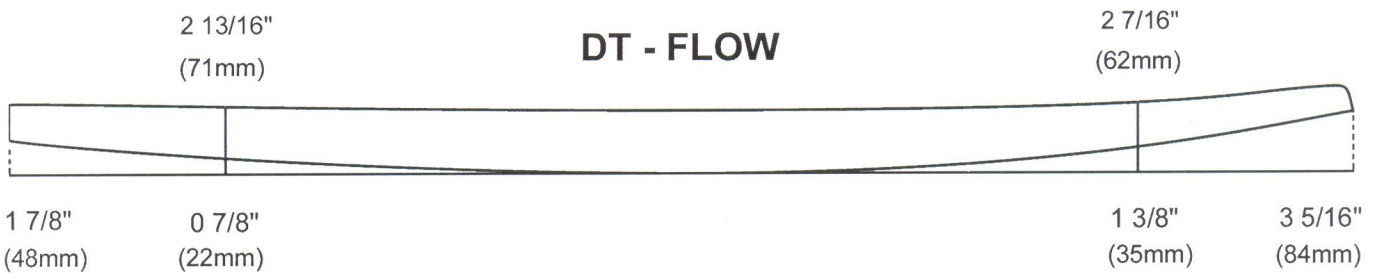

BLANK: 6'2" MA
 LENGTH: 6' 1 1/2" (1866mm)
 WIDTH: 22 3/4" (578mm)
 THICKNESS: 3 7/16" (87mm)

PLAN SHAPE

DT - FLOW

SLICES