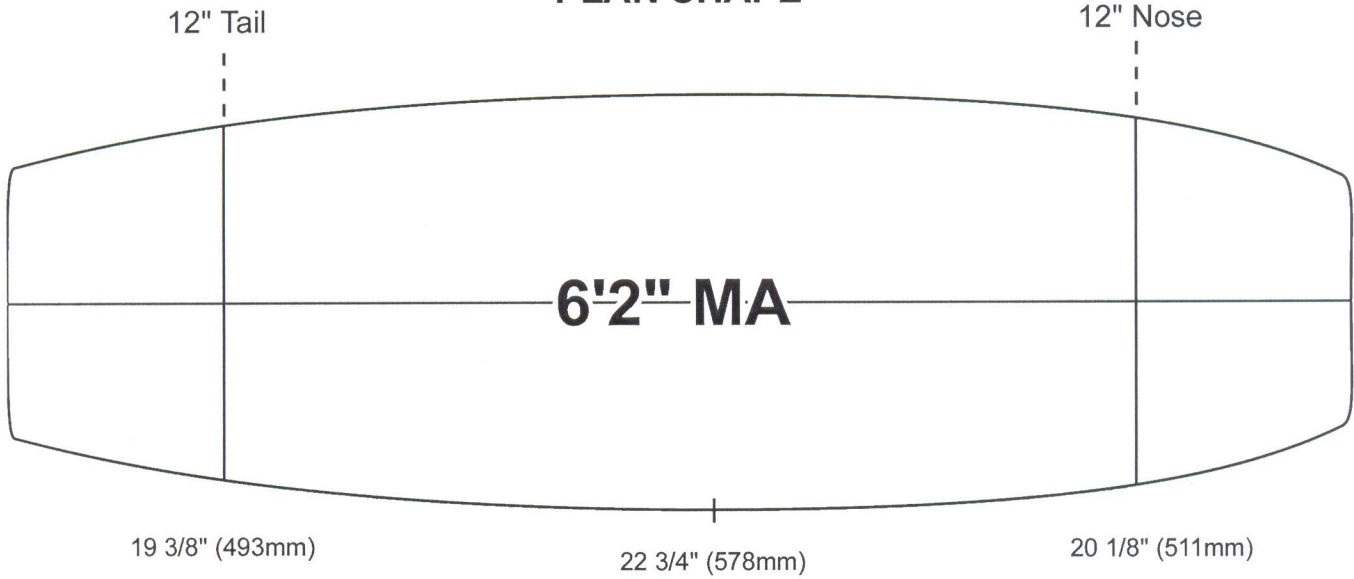

BLANK: 6'2" MA
 LENGTH: 6' 1 1/2" (1866mm)
 WIDTH: 22 3/4" (578mm)
 THICKNESS: 3 7/16" (87mm)

PLAN SHAPE

DT - FLOW

SLICES